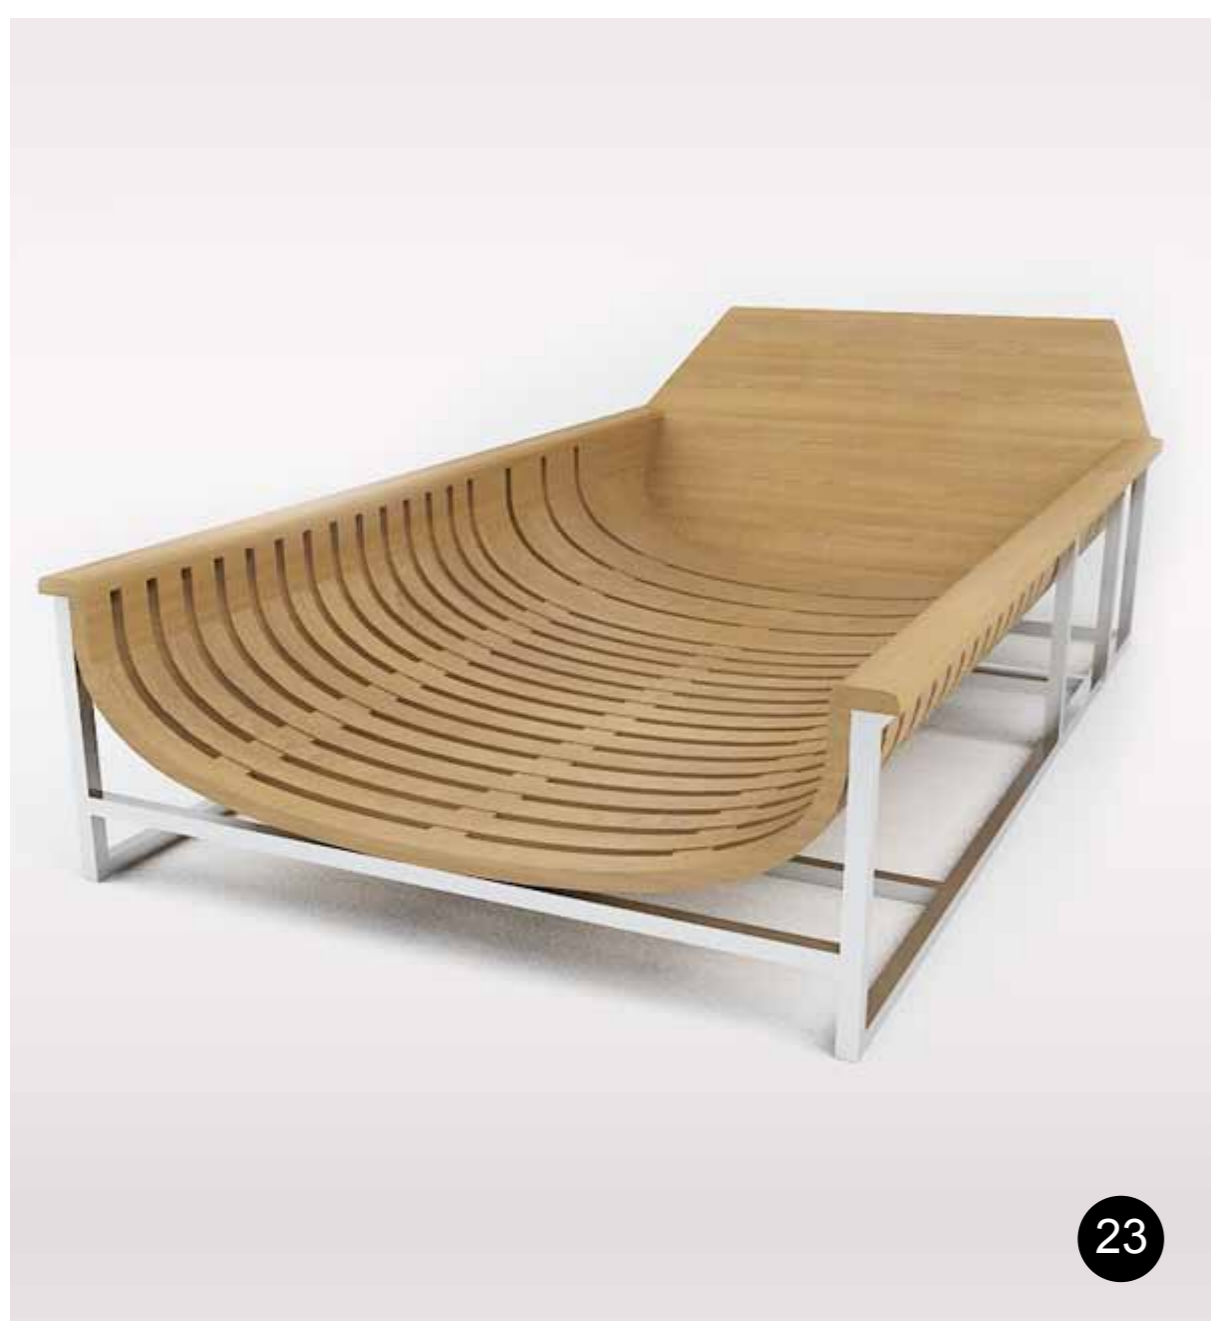

22. Thai Classical21

Company : Thai Classical Handicraft

Address : 6/2 Moo 6

Telephone : 665-3881-177

Website : http://www.thaitrade.com/supplier/thai_classical_handicraft

23. Hidden 2 Outdoor chair

Brand : Mahasamut